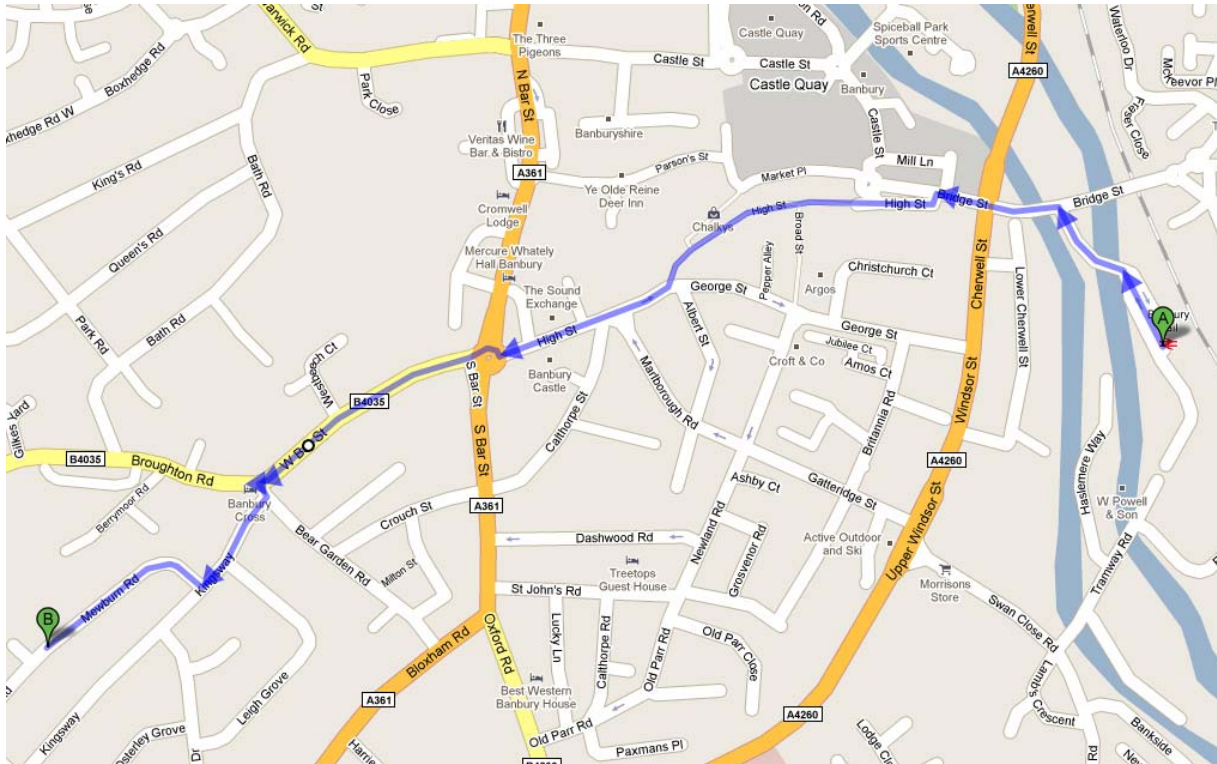

# Directions

## The Colin Sanders Innovation Centre

### **BY FOOT**

1. As you walk out of the train station, head towards **Bridge Street**.
2. Turn left at **Bridge Street**.
3. Cross the main road **Cherwell Street** and walk up the **High Street**, passing shops.
4. At the roundabout, take the 3rd exit onto **West Bar Street**.
5. Walk up **West Bar Street** (keep to the left side) until you reach **Bear Gardens Road**.
6. Turn left at **Bear Garden Road** and turn right at **Kingsway**.
7. Walk up **Kingsway** and turn right at **Mewburn Road**.
8. Walk up **Mewburn Road** and take the first right, you have reached your destination.